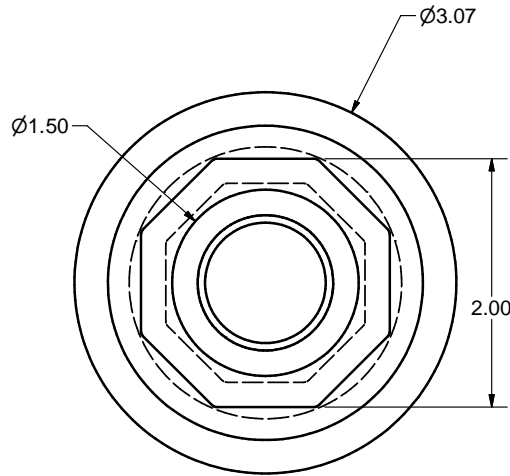

3/4" NPT Threads
Blunt Start

THIS DRAWING AND ALL INFORMATION CONTAINED THEREON ARE THE EXCLUSIVE PROPERTY OF BANJO CORPORATION.

BANJO CORPORATION
150 BANJO DRIVE, CRAWFORDSVILLE, IN 47933
WEB SITE: WWW.BANJOCORP.COM
E-MAIL: BANJOSALES@IDEXCORP.COM

UNLESS SPECIFICALLY NOTED, THIS DRAWING AND ITEMS SHOWN ON THIS DRAWING ARE SUBJECT TO CHANGE AT ANY TIME.

DESCRIPTION
3/4" FPT x M200 Fitting

PART NUMBER
M200PLG075